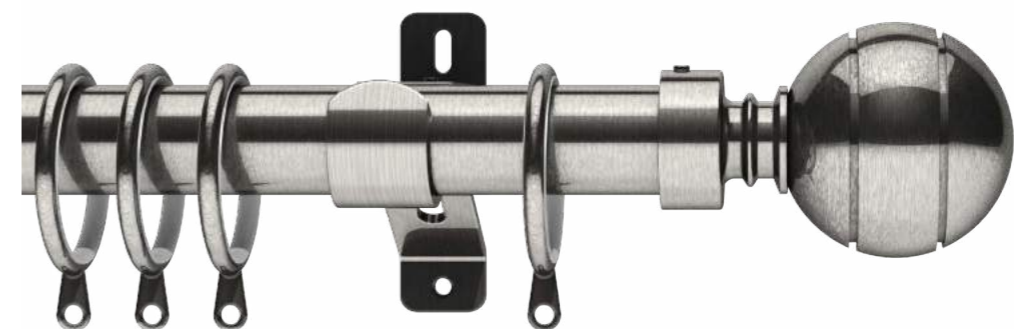

* Poles supplied in two halves with joining piece and third bracket.

ANTIQU BRASS

CHROME

GRAPHITE

SATIN STEEL

Titan Poles and Finials

Titan pole is available in 28mm diameter and four finishes with matching finials.

28mm Titan

AVAILABLE LENGTH	
	28mm
1.2m	•
1.5m	•
1.8m	•
2.4m*	•
3.0m*	•
3.6m*	•

* Poles supplied in two halves with joining piece and third bracket.

ANTIQUÉ BRASS

CHROME

GRAPHITE

SATIN STEEL

Lexington Poles and Finials

Lexington pole is available in 28mm diameter and four finishes with matching finials.

28mm Lexington

AVAILABLE LENGTH	
	28mm
1.2m	•
1.5m	•
1.8m	•
2.4m*	•
3.0m*	•
3.6m*	•

* Poles supplied in two halves with joining piece and third bracket.

ANTIQUÉ BRASS

CHROME

GRAPHITE

SATIN STEEL

Nexus Poles and Finials

Nexus pole is available in 28mm diameter and four finishes with matching finials.

28mm Nexus

AVAILABLE LENGTH	
	28mm
1.2m	•
1.5m	•
1.8m	•
2.4m*	•
3.0m*	•
3.6m*	•