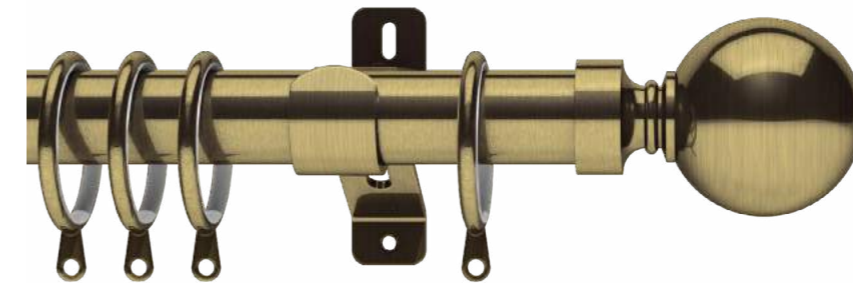

28mm Stud

AVAILABLE LENGTH	
	28mm
1.2m	•
1.5m	•
1.8m	•
2.4m*	•
3.0m*	•
3.6m*	•

* Poles supplied in two halves with joining piece and third bracket.

ANTIQUÉ BRASS

CHROME

GRAPHITE

SATIN STEEL

Capella Poles and Finials

Capella pole is available in 28mm diameter and four finishes with matching finials.

28mm Capella

AVAILABLE LENGTH	
	28mm
1.2m	•
1.5m	•
1.8m	•
2.4m*	•
3.0m*	•
3.6m*	•

* Poles supplied in two halves with joining piece and third bracket.

ANTIQUÉ BRASS

CHROME

GRAPHITE

SATIN STEEL

Belgravia Bay Pole and Finials

28mm Belgravia Bay

AVAILABLE LENGTH	
	28mm
4m	•

Belgravia Bay pole is available in 28mm diameter in four finishes and is 4m.

ANTIQUÉ BRASS

CHROME

GRAPHITE

SATIN STEEL

Metal Pole Accessories

All accessories are available in four finishes and for 19mm, 28mm and 35mm diameter poles. Rings are available in packs of 4 or 12.

REGULAR BRACKET