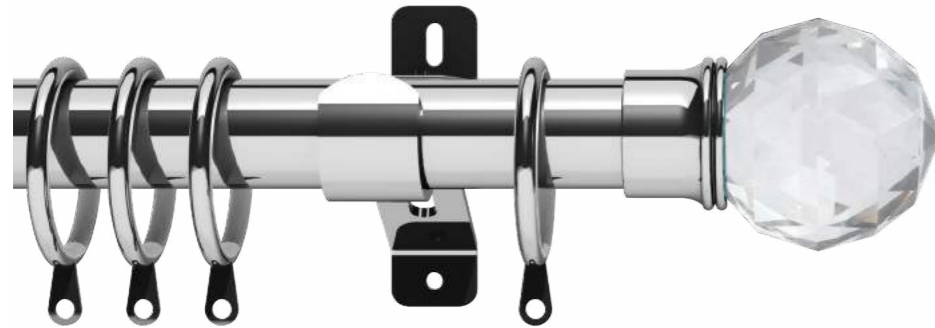

* Poles supplied in two halves with joining piece and third bracket.

ANTIQUÉ BRASS

CHROME

GRAPHITE

SATIN STEEL

Stud Poles and Finials

Stud pole is available in 28mm diameter and four finishes with matching finials.

28mm Stud

AVAILABLE LENGTH	
	28mm
1.2m	•
1.5m	•
1.8m	•
2.4m*	•
3.0m*	•
3.6m*	•

* Poles supplied in two halves with joining piece and third bracket.

ANTIQUÉ BRASS

CHROME

GRAPHITE

SATIN STEEL

Capella Poles and Finials

Capella pole is available in 28mm diameter and four finishes with matching finials.

28mm Capella

AVAILABLE LENGTH	
	28mm
1.2m	•
1.5m	•
1.8m	•
2.4m*	•
3.0m*	•
3.6m*	•

* Poles supplied in two halves with joining piece and third bracket.

ANTIQUÉ BRASS

CHROME

GRAPHITE

SATIN STEEL

Belgravia Bay Pole and Finials

28mm Belgravia Bay

AVAILABLE LENGTH	
	28mm
4m	•

Belgravia Bay pole is available in 28mm diameter in four finishes and is 4m.