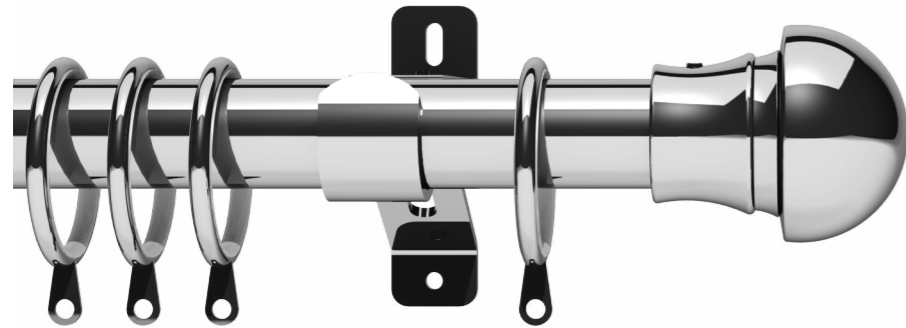

Lexington pole is available in 28mm diameter and four finishes with matching finials.

28mm Lexington

AVAILABLE LENGTH	
	28mm
1.2m	•
1.5m	•
1.8m	•
2.4m*	•
3.0m*	•
3.6m*	•

* Poles supplied in two halves with joining piece and third bracket.

ANTIQUÉ BRASS

CHROME

GRAPHITE

SATIN STEEL

Nexus Poles and Finials

Nexus pole is available in 28mm diameter and four finishes with matching finials.

28mm Nexus

AVAILABLE LENGTH	
	28mm
1.2m	•
1.5m	•
1.8m	•
2.4m*	•
3.0m*	•
3.6m*	•

* Poles supplied in two halves with joining piece and third bracket.

ANTIQUÉ BRASS

CHROME

GRAPHITE

SATIN STEEL

Stud Poles and Finials

Stud pole is available in 28mm diameter and four finishes with matching finials.

28mm Stud

AVAILABLE LENGTH	
	28mm
1.2m	•
1.5m	•
1.8m	•
2.4m*	•
3.0m*	•
3.6m*	•

* Poles supplied in two halves with joining piece and third bracket.

ANTIQUÉ BRASS

CHROME

GRAPHITE

SATIN STEEL

Capella Poles and Finials