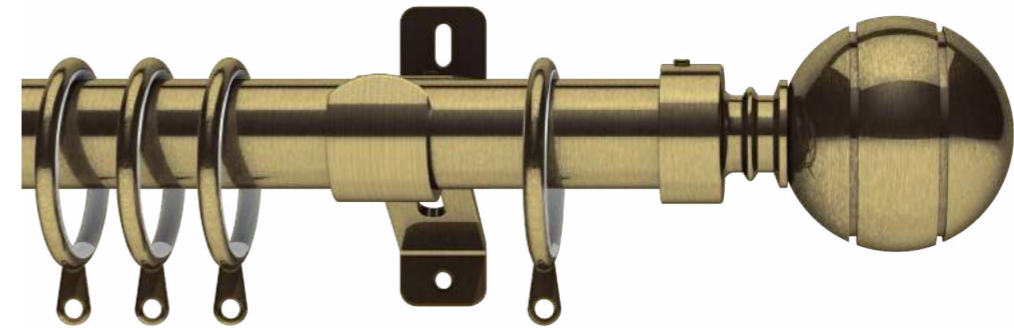

Beaumont Cream Curtains,
Godrevy Cotton Roman

Metal poles & finials

Belgravia Poles and Finials

Belgravia pole is available in 19mm, 28mm and 35mm diameters in four finishes with matching finials.

PLEASE NOTE: 35mm DIAMETER POLES ARE NOT SUITABLE FOR EYELET CURTAINS

* Poles supplied in two halves with joining piece and third bracket.

ANTIQU BRASS

CHROME

GRAPHITE

SATIN STEEL

Titan Poles and Finials

Titan pole is available in 28mm diameter and four finishes with matching finials.

28mm Titan

AVAILABLE LENGTH	
	28mm
1.2m	•
1.5m	•
1.8m	•
2.4m*	•
3.0m*	•
3.6m*	•

* Poles supplied in two halves with joining piece and third bracket.

ANTIQUÉ BRASS

CHROME

GRAPHITE

SATIN STEEL

Lexington Poles and Finials

Lexington pole is available in 28mm diameter and four finishes with matching finials.

28mm Lexington

AVAILABLE LENGTH	
	28mm
1.2m	•
1.5m	•
1.8m	•
2.4m*	•
3.0m*	•
3.6m*	•

* Poles supplied in two halves with joining piece and third bracket.