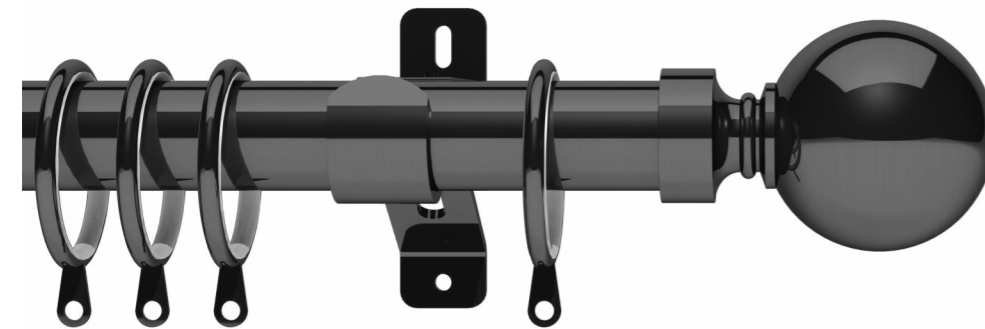

Beaumont Cream Curtains,
Godrevy Cotton Roman

Metal poles & finials

Belgravia Poles and Finials

Belgravia pole is available in 19mm, 28mm and 35mm diameters in four finishes with matching finials.

PLEASE NOTE: 35mm DIAMETER POLES ARE NOT SUITABLE FOR EYELET CURTAINS

19mm, 28mm & 35mm
Belgravia

AVAILABLE LENGTH			
	19mm	28mm	35mm
1.2m	-	-	-
1.5m	-	-	-
1.8m	-	-	-
2.4m*	-	-	-
3.0m*	-	-	-
3.6m*	-	-	-

* Poles supplied in two halves with joining piece and third bracket.

ANTIQU BRASS

CHROME

GRAPHITE

SATIN STEEL

Brooklyn Poles and Finials

Brooklyn pole is available in 28mm diameter and four finishes with matching finials.

28mm Brooklyn

AVAILABLE LENGTH	
	28mm
1.2m	-
1.5m	-
1.8m	-
2.4m*	-
3.0m*	-
3.6m*	-

* Poles supplied in two halves with joining piece and third bracket.

ANTIQU BRASS

CHROME

GRAPHITE

SATIN STEEL

Titan Poles and Finials

Titan pole is available in 28mm diameter and four finishes with matching finials.