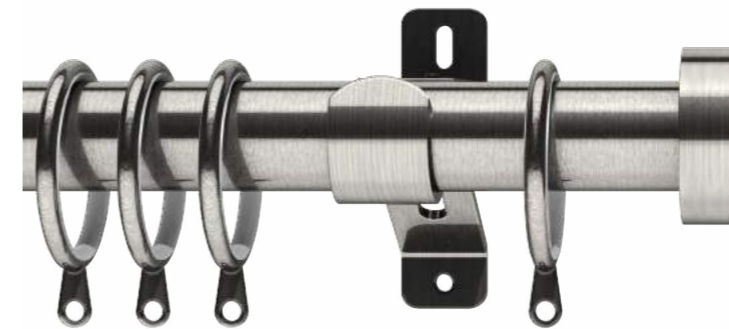

Lexington pole is available in 28mm diameter and four finishes with matching finials.

28mm Lexington

AVAILABLE LENGTH	
	28mm
1.2m	•
1.5m	•
1.8m	•
2.4m*	•
3.0m*	•
3.6m*	•

* Poles supplied in two halves with joining piece and third bracket.

* Poles supplied in two halves with joining piece and third bracket.

ANTIQUÉ BRASS

CHROME

GRAPHITE

SATIN STEEL

Stud Poles and Finials

Stud pole is available in 28mm diameter and four finishes with matching finials.

28mm Stud

AVAILABLE LENGTH	
	28mm
1.2m	•
1.5m	•
1.8m	•
2.4m*	•
3.0m*	•
3.6m*	•

* Poles supplied in two halves with joining piece and third bracket.

ANTIQUÉ BRASS

CHROME

GRAPHITE

SATIN STEEL

Capella Poles and Finials

Capella pole is available in 28mm diameter and four finishes with matching finials.

28mm Capella

AVAILABLE LENGTH	
	28mm
1.2m	•
1.5m	•
1.8m	•
2.4m*	•
3.0m*	•
3.6m*	•

* Poles supplied in two halves with joining piece and third bracket.