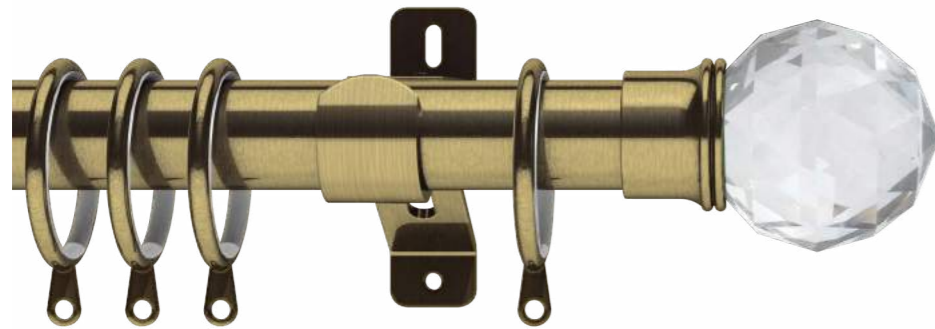

Lexington pole is available in 28mm diameter and four finishes with matching finials.

28mm Lexington

AVAILABLE LENGTH	
	28mm
1.2m	•
1.5m	•
1.8m	•
2.4m*	•
3.0m*	•
3.6m*	•

* Poles supplied in two halves with joining piece and third bracket.

* Poles supplied in two halves with joining piece and third bracket.

ANTIQUÉ BRASS

CHROME

GRAPHITE

SATIN STEEL

Stud Poles and Finials

Stud pole is available in 28mm diameter and four finishes with matching finials.

28mm Stud

AVAILABLE LENGTH	
	28mm
1.2m	•
1.5m	•
1.8m	•
2.4m*	•
3.0m*	•
3.6m*	•

* Poles supplied in two halves with joining piece and third bracket.

ANTIQUÉ BRASS

CHROME

GRAPHITE

SATIN STEEL

Capella Poles and Finials

Capella pole is available in 28mm diameter and four finishes with matching finials.

28mm Capella

AVAILABLE LENGTH	
	28mm
1.2m	•
1.5m	•
1.8m	•
2.4m*	•
3.0m*	•
3.6m*	•

* Poles supplied in two halves with joining piece and third bracket.