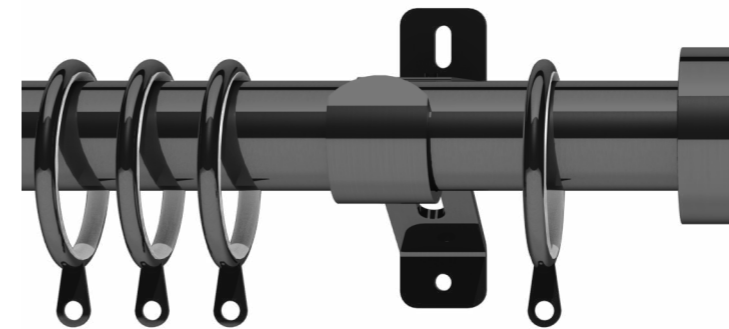

Lexington pole is available in 28mm diameter and four finishes with matching finials.

28mm Lexington

AVAILABLE LENGTH	
	28mm
1.2m	•
1.5m	•
1.8m	•
2.4m*	•
3.0m*	•
3.6m*	•

* Poles supplied in two halves with joining piece and third bracket.

* Poles supplied in two halves with joining piece and third bracket.

ANTIQUÉ BRASS

CHROME

GRAPHITE

SATIN STEEL

Stud Poles and Finials

Stud pole is available in 28mm diameter and four finishes with matching finials.

28mm Stud

AVAILABLE LENGTH	
	28mm
1.2m	•
1.5m	•
1.8m	•
2.4m*	•
3.0m*	•
3.6m*	•

* Poles supplied in two halves with joining piece and third bracket.

ANTIQUÉ BRASS

CHROME

GRAPHITE

SATIN STEEL

Capella Poles and Finials

Capella pole is available in 28mm diameter and four finishes with matching finials.

28mm Capella

AVAILABLE LENGTH	
	28mm
1.2m	•
1.5m	•
1.8m	•
2.4m*	•
3.0m*	•
3.6m*	•

* Poles supplied in two halves with joining piece and third bracket.