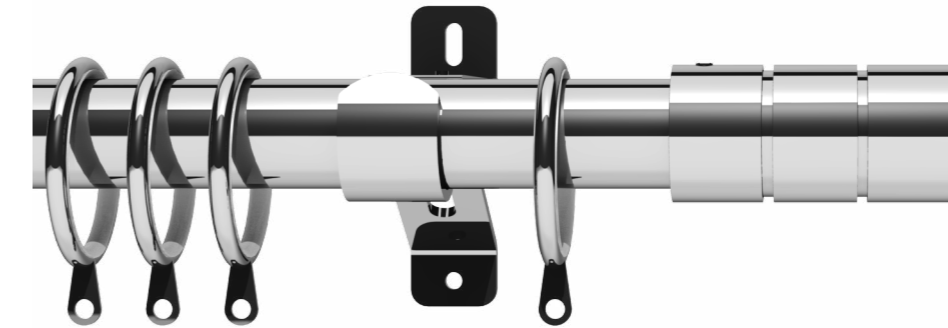

Beaumont Cream Curtains,
Godrevy Cotton Roman

Metal poles & finials

Belgravia Poles and Finials

Belgravia pole is available in 19mm, 28mm and 35mm diameters in four finishes with matching finials.

PLEASE NOTE: 35mm DIAMETER POLES ARE NOT SUITABLE FOR EYELET CURTAINS

19mm, 28mm & 35mm
Belgravia

AVAILABLE LENGTH			
	19mm	28mm	35mm
1.2m	-	-	-
1.5m	-	-	-
1.8m	-	-	-
2.4m*	-	-	-
3.0m*	-	-	-
3.6m*	-	-	-

* Poles supplied in two halves with joining piece and third bracket.

ANTIQU BRASS

CHROME

GRAPHITE

SATIN STEEL

Brooklyn Poles and Finials

Brooklyn pole is available in 28mm diameter and four finishes with matching finials.

28mm Brooklyn

AVAILABLE LENGTH	
	28mm
1.2m	-
1.5m	-
1.8m	-
2.4m*	-
3.0m*	-
3.6m*	-

* Poles supplied in two halves with joining piece and third bracket.

ANTIQU BRASS

CHROME

GRAPHITE

SATIN STEEL

Titan Poles and Finials

Titan pole is available in 28mm diameter and four finishes with matching finials.