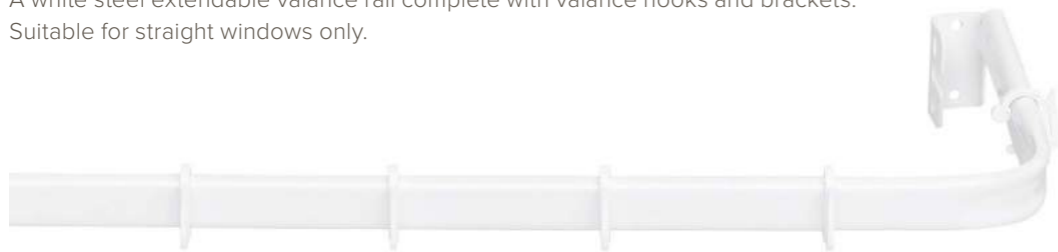

LENGTH
1.25m
1.5m
1.75m
2m
2.25m
2.5m
3m*
3.5m*
4m*
5m*

* Supplied in two pieces

SUPREME CORD

A corded aluminium track with plastic underslung gliders. Can be bent by hand. Perfect for pinch pleat curtains as the curtain sits underneath the track.

LENGTH
1.5m
1.75m
2m
2.25m
2.5m
3m*
3.5m*
4m*
5m*

* Supplied in two pieces

Metal Tracks

DISCREET TOP FIX TRACK

Assembled aluminium track with nylon sliders. Profile depth: 10mm

LENGTH
1.3m
1.9m
2.5m
3.1m

DISCREET FACE FIX TRACK

Assembled aluminium track with nylon sliders. Profile depth: 18mm

LENGTH
1.3m
1.9m
2.5m
3.1m

METAL VALANCE RAIL

A white steel extendable valance rail complete with valance hooks and brackets. Suitable for straight windows only.