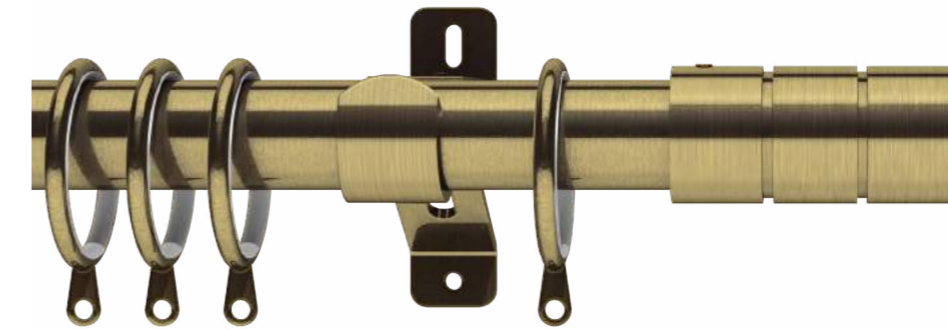

Beaumont Cream Curtains,
Godrevy Cotton Roman

Metal poles & finials

Belgravia Poles and Finials

Belgravia pole is available in 19mm, 28mm and 35mm diameters in four finishes with matching finials.

PLEASE NOTE: 35mm DIAMETER POLES ARE NOT SUITABLE FOR EYELET CURTAINS

19mm, 28mm & 35mm
Belgravia

AVAILABLE LENGTH			
	19mm	28mm	35mm
1.2m	-	-	-
1.5m	-	-	-
1.8m	-	-	-
2.4m*	-	-	-
3.0m*	-	-	-
3.6m*	-	-	-

* Poles supplied in two halves with joining piece and third bracket.

ANTIQU BRASS

CHROME

GRAPHITE

SATIN STEEL

Brooklyn Poles and Finials

Brooklyn pole is available in 28mm diameter and four finishes with matching finials.

28mm Brooklyn

AVAILABLE LENGTH	
	28mm
1.2m	-
1.5m	-
1.8m	-
2.4m*	-
3.0m*	-
3.6m*	-

* Poles supplied in two halves with joining piece and third bracket.

ANTIQU BRASS

CHROME

GRAPHITE

SATIN STEEL

Titan Poles and Finials

Titan pole is available in 28mm diameter and four finishes with matching finials.