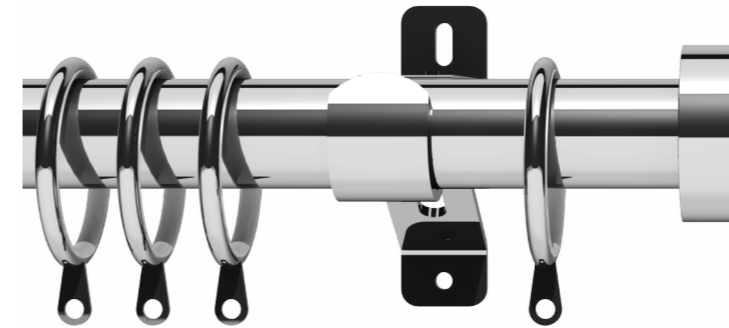

Lexington pole is available in 28mm diameter and four finishes with matching finials.

28mm Lexington

AVAILABLE LENGTH	
	28mm
1.2m	•
1.5m	•
1.8m	•
2.4m*	•
3.0m*	•
3.6m*	•

* Poles supplied in two halves with joining piece and third bracket.

* Poles supplied in two halves with joining piece and third bracket.

ANTIQUÉ BRASS

CHROME

GRAPHITE

SATIN STEEL

Stud Poles and Finials

Stud pole is available in 28mm diameter and four finishes with matching finials.

28mm Stud

AVAILABLE LENGTH	
	28mm
1.2m	•
1.5m	•
1.8m	•
2.4m*	•
3.0m*	•
3.6m*	•

* Poles supplied in two halves with joining piece and third bracket.

ANTIQUÉ BRASS

CHROME

GRAPHITE

SATIN STEEL

Capella Poles and Finials

Capella pole is available in 28mm diameter and four finishes with matching finials.

28mm Capella

AVAILABLE LENGTH	
	28mm
1.2m	•
1.5m	•
1.8m	•
2.4m*	•
3.0m*	•
3.6m*	•

* Poles supplied in two halves with joining piece and third bracket.