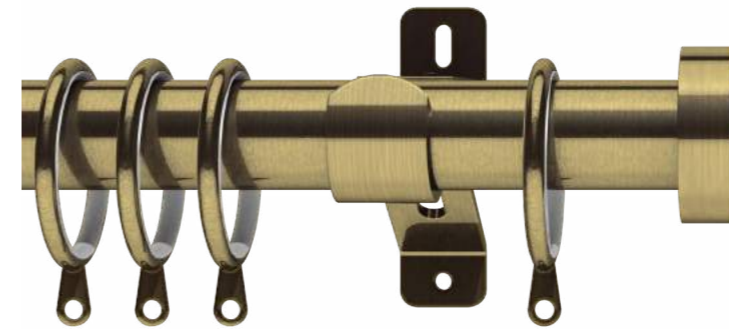

Lexington pole is available in 28mm diameter and four finishes with matching finials.

28mm Lexington

AVAILABLE LENGTH	
	28mm
1.2m	•
1.5m	•
1.8m	•
2.4m*	•
3.0m*	•
3.6m*	•

* Poles supplied in two halves with joining piece and third bracket.

ANTIQUÉ BRASS

CHROME

GRAPHITE

SATIN STEEL

Nexus Poles and Finials

Nexus pole is available in 28mm diameter and four finishes with matching finials.

28mm Nexus

AVAILABLE LENGTH	
	28mm
1.2m	•
1.5m	•
1.8m	•
2.4m*	•
3.0m*	•
3.6m*	•

* Poles supplied in two halves with joining piece and third bracket.

ANTIQUÉ BRASS

CHROME

GRAPHITE

SATIN STEEL

Stud Poles and Finials

Stud pole is available in 28mm diameter and four finishes with matching finials.

28mm Stud

AVAILABLE LENGTH	
	28mm
1.2m	•
1.5m	•
1.8m	•
2.4m*	•
3.0m*	•
3.6m*	•

* Poles supplied in two halves with joining piece and third bracket.

ANTIQUÉ BRASS

CHROME

GRAPHITE

SATIN STEEL

Capella Poles and Finials