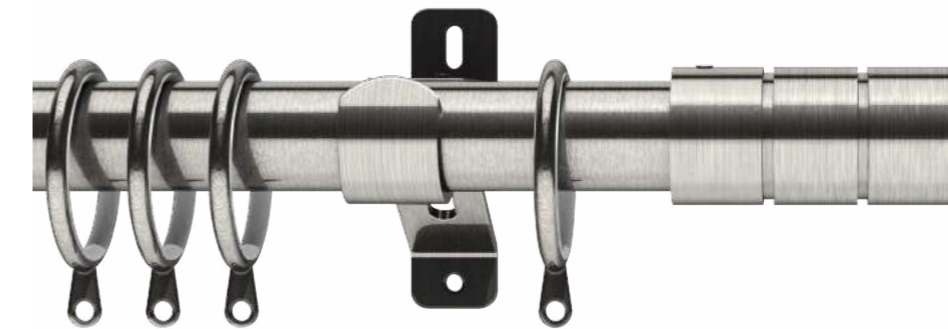

CHROME

GRAPHITE

SATIN STEEL

Brooklyn Poles and Finials

Brooklyn pole is available in 28mm diameter and four finishes with matching finials.

28mm Brooklyn

AVAILABLE LENGTH	
	28mm
1.2m	-
1.5m	-
1.8m	-
2.4m*	-
3.0m*	-
3.6m*	-

* Poles supplied in two halves with joining piece and third bracket.

ANTIQU BRASS

CHROME

GRAPHITE

SATIN STEEL

Titan Poles and Finials

Titan pole is available in 28mm diameter and four finishes with matching finials.

28mm Titan

AVAILABLE LENGTH	
	28mm
1.2m	•
1.5m	•
1.8m	•
2.4m*	•
3.0m*	•
3.6m*	•

* Poles supplied in two halves with joining piece and third bracket.

ANTIQUÉ BRASS

CHROME

GRAPHITE

SATIN STEEL

Lexington Poles and Finials

Lexington pole is available in 28mm diameter and four finishes with matching finials.

28mm Lexington

AVAILABLE LENGTH	
	28mm
1.2m	•
1.5m	•
1.8m	•
2.4m*	•
3.0m*	•
3.6m*	•

* Poles supplied in two halves with joining piece and third bracket.