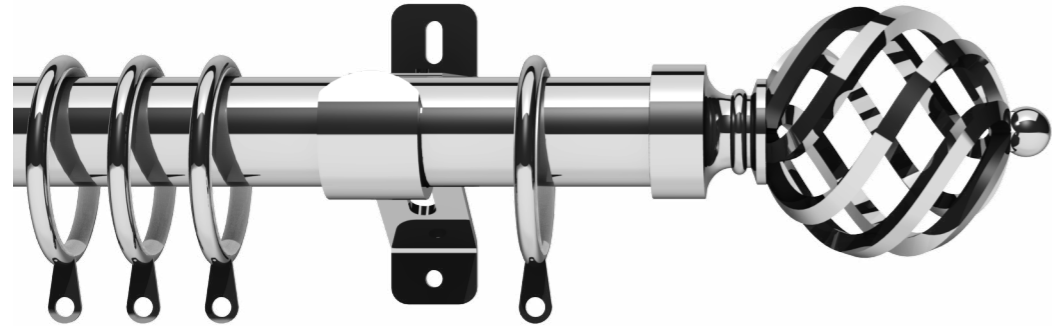

CHROME

GRAPHITE

SATIN STEEL

Brooklyn Poles and Finials

Brooklyn pole is available in 28mm diameter and four finishes with matching finials.

28mm Brooklyn

AVAILABLE LENGTH	
	28mm
1.2m	-
1.5m	-
1.8m	-
2.4m*	-
3.0m*	-
3.6m*	-

* Poles supplied in two halves with joining piece and third bracket.

ANTIQU BRASS

CHROME

GRAPHITE

SATIN STEEL

Titan Poles and Finials

Titan pole is available in 28mm diameter and four finishes with matching finials.

28mm Titan

AVAILABLE LENGTH	
	28mm
1.2m	•
1.5m	•
1.8m	•
2.4m*	•
3.0m*	•
3.6m*	•

* Poles supplied in two halves with joining piece and third bracket.

ANTIQUÉ BRASS

CHROME

GRAPHITE

SATIN STEEL

Lexington Poles and Finials

Lexington pole is available in 28mm diameter and four finishes with matching finials.

28mm Lexington

AVAILABLE LENGTH	
	28mm
1.2m	•
1.5m	•
1.8m	•
2.4m*	•
3.0m*	•
3.6m*	•

* Poles supplied in two halves with joining piece and third bracket.