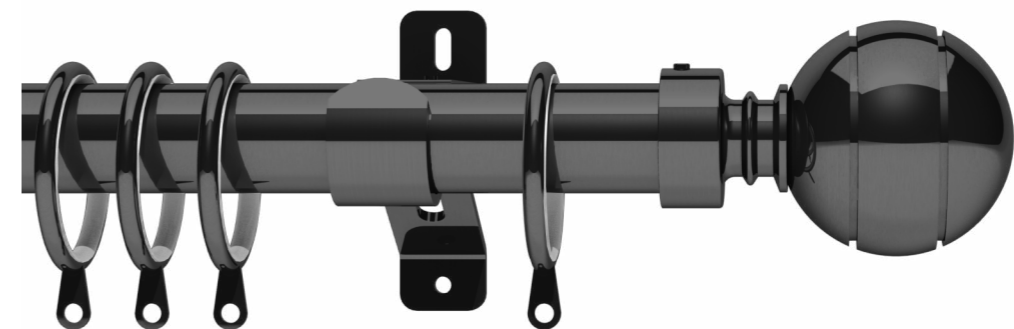

Beaumont Cream Curtains,
Godrevy Cotton Roman

Metal poles & finials

Belgravia Poles and Finials

Belgravia pole is available in 19mm, 28mm and 35mm diameters in four finishes with matching finials.

PLEASE NOTE: 35mm DIAMETER POLES ARE NOT SUITABLE FOR EYELET CURTAINS

28mm Titan

AVAILABLE LENGTH	
	28mm
1.2m	•
1.5m	•
1.8m	•
2.4m*	•
3.0m*	•
3.6m*	•

* Poles supplied in two halves with joining piece and third bracket.

ANTIQUÉ BRASS

CHROME

GRAPHITE

SATIN STEEL

Lexington Poles and Finials

Lexington pole is available in 28mm diameter and four finishes with matching finials.

28mm Lexington

AVAILABLE LENGTH	
	28mm
1.2m	•
1.5m	•
1.8m	•
2.4m*	•
3.0m*	•
3.6m*	•

* Poles supplied in two halves with joining piece and third bracket.

ANTIQUÉ BRASS

CHROME

GRAPHITE

SATIN STEEL

Nexus Poles and Finials

Nexus pole is available in 28mm diameter and four finishes with matching finials.

28mm Nexus

AVAILABLE LENGTH	
	28mm
1.2m	•
1.5m	•
1.8m	•
2.4m*	•
3.0m*	•
3.6m*	•