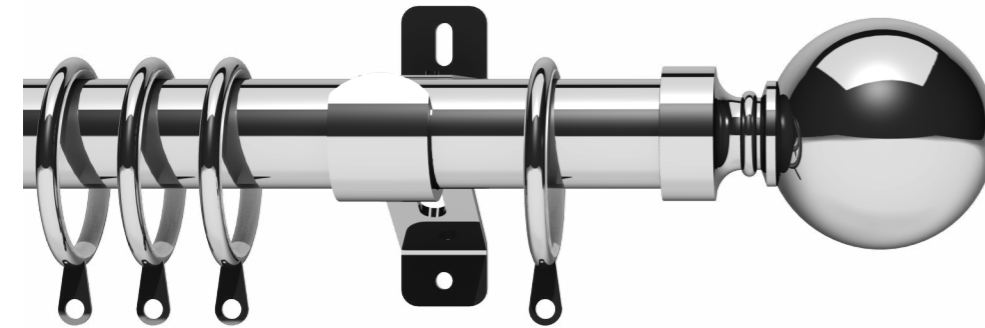

Beaumont Cream Curtains,
Godrevy Cotton Roman

Metal poles & finials

Belgravia Poles and Finials

Belgravia pole is available in 19mm, 28mm and 35mm diameters in four finishes with matching finials.

PLEASE NOTE: 35mm DIAMETER POLES ARE NOT SUITABLE FOR EYELET CURTAINS

19mm, 28mm & 35mm
Belgravia

AVAILABLE LENGTH			
	19mm	28mm	35mm
1.2m	-	-	-
1.5m	-	-	-
1.8m	-	-	-
2.4m*	-	-	-
3.0m*	-	-	-
3.6m*	-	-	-

* Poles supplied in two halves with joining piece and third bracket.

ANTIQU BRASS

CHROME

GRAPHITE

SATIN STEEL

Brooklyn Poles and Finials

Brooklyn pole is available in 28mm diameter and four finishes with matching finials.

28mm Brooklyn

AVAILABLE LENGTH	
	28mm
1.2m	-
1.5m	-
1.8m	-
2.4m*	-
3.0m*	-
3.6m*	-

* Poles supplied in two halves with joining piece and third bracket.

ANTIQU BRASS

CHROME

GRAPHITE

SATIN STEEL

Titan Poles and Finials

Titan pole is available in 28mm diameter and four finishes with matching finials.