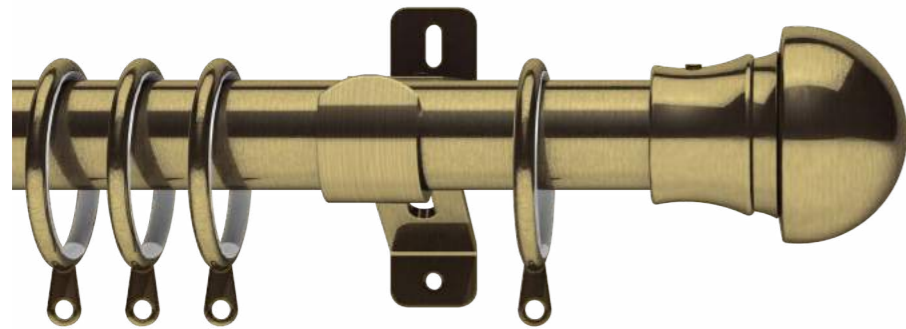

Lexington pole is available in 28mm diameter and four finishes with matching finials.

28mm Lexington

AVAILABLE LENGTH	
	28mm
1.2m	•
1.5m	•
1.8m	•
2.4m*	•
3.0m*	•
3.6m*	•

* Poles supplied in two halves with joining piece and third bracket.

ANTIQUÉ BRASS

CHROME

GRAPHITE

SATIN STEEL

Nexus Poles and Finials

Nexus pole is available in 28mm diameter and four finishes with matching finials.

28mm Nexus

AVAILABLE LENGTH	
	28mm
1.2m	•
1.5m	•
1.8m	•
2.4m*	•
3.0m*	•
3.6m*	•

* Poles supplied in two halves with joining piece and third bracket.

ANTIQUÉ BRASS

CHROME

GRAPHITE

SATIN STEEL

Stud Poles and Finials

Stud pole is available in 28mm diameter and four finishes with matching finials.

28mm Stud

AVAILABLE LENGTH	
	28mm
1.2m	•
1.5m	•
1.8m	•
2.4m*	•
3.0m*	•
3.6m*	•

* Poles supplied in two halves with joining piece and third bracket.

ANTIQUÉ BRASS

CHROME

GRAPHITE

SATIN STEEL

Capella Poles and Finials