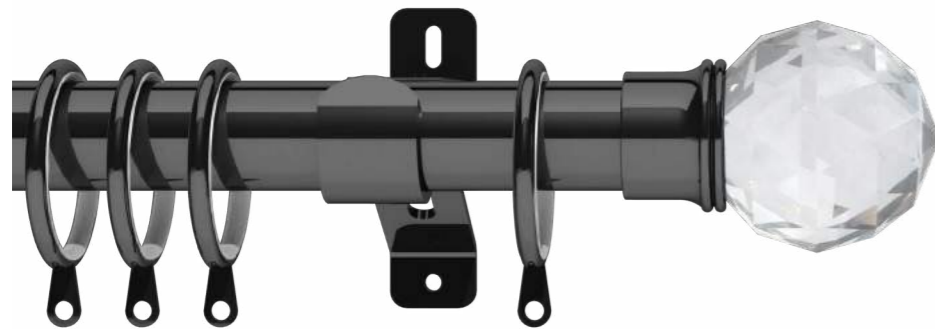

* Poles supplied in two halves with joining piece and third bracket.

ANTIQU BRASS

CHROME

GRAPHITE

SATIN STEEL

Titan Poles and Finials

Titan pole is available in 28mm diameter and four finishes with matching finials.

28mm Stud

AVAILABLE LENGTH	
	28mm
1.2m	•
1.5m	•
1.8m	•
2.4m*	•
3.0m*	•
3.6m*	•

* Poles supplied in two halves with joining piece and third bracket.

ANTIQUÉ BRASS

CHROME

GRAPHITE

SATIN STEEL

Capella Poles and Finials

Capella pole is available in 28mm diameter and four finishes with matching finials.

28mm Capella

AVAILABLE LENGTH	
	28mm
1.2m	•
1.5m	•
1.8m	•
2.4m*	•
3.0m*	•
3.6m*	•

* Poles supplied in two halves with joining piece and third bracket.

ANTIQUÉ BRASS

CHROME

GRAPHITE

SATIN STEEL

Belgravia Bay Pole and Finials

28mm Belgravia Bay

AVAILABLE LENGTH	
	28mm
4m	•

Belgravia Bay pole is available in 28mm diameter in four finishes and is 4m.