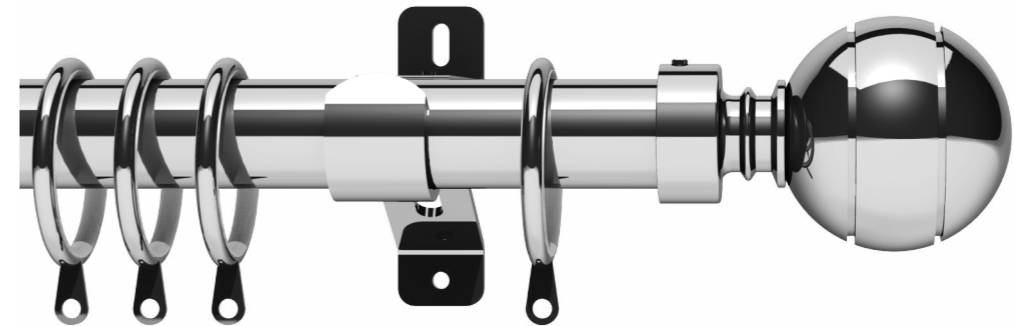

* Poles supplied in two halves with joining piece and third bracket.

ANTIQU BRASS

CHROME

GRAPHITE

SATIN STEEL

Titan Poles and Finials

Titan pole is available in 28mm diameter and four finishes with matching finials.

28mm Titan

AVAILABLE LENGTH	
	28mm
1.2m	•
1.5m	•
1.8m	•
2.4m*	•
3.0m*	•
3.6m*	•

* Poles supplied in two halves with joining piece and third bracket.

ANTIQUÉ BRASS

CHROME

GRAPHITE

SATIN STEEL

Lexington Poles and Finials

Lexington pole is available in 28mm diameter and four finishes with matching finials.

28mm Lexington

AVAILABLE LENGTH	
	28mm
1.2m	•
1.5m	•
1.8m	•
2.4m*	•
3.0m*	•
3.6m*	•

* Poles supplied in two halves with joining piece and third bracket.

ANTIQUÉ BRASS

CHROME

GRAPHITE

SATIN STEEL

Nexus Poles and Finials

Nexus pole is available in 28mm diameter and four finishes with matching finials.

28mm Nexus

AVAILABLE LENGTH	
	28mm
1.2m	•
1.5m	•
1.8m	•
2.4m*	•
3.0m*	•
3.6m*	•