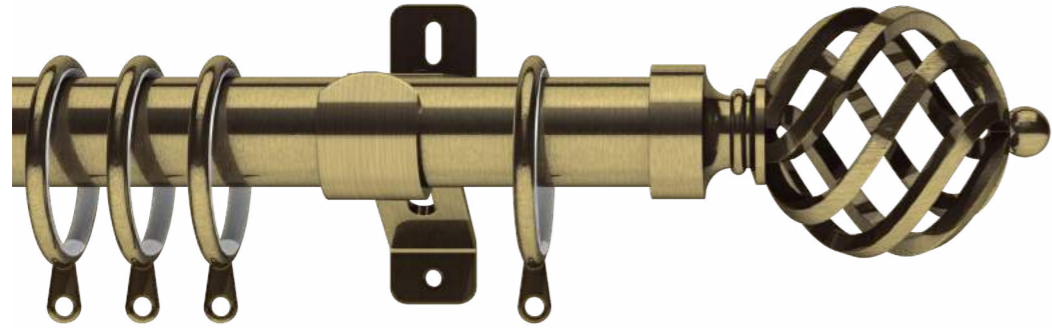

CHROME

GRAPHITE

SATIN STEEL

Brooklyn Poles and Finials

Brooklyn pole is available in 28mm diameter and four finishes with matching finials.

28mm Brooklyn

AVAILABLE LENGTH	
	28mm
1.2m	-
1.5m	-
1.8m	-
2.4m*	-
3.0m*	-
3.6m*	-

* Poles supplied in two halves with joining piece and third bracket.

ANTIQU BRASS

CHROME

GRAPHITE

SATIN STEEL

Titan Poles and Finials

Titan pole is available in 28mm diameter and four finishes with matching finials.

28mm Titan

AVAILABLE LENGTH	
	28mm
1.2m	•
1.5m	•
1.8m	•
2.4m*	•
3.0m*	•
3.6m*	•

* Poles supplied in two halves with joining piece and third bracket.

ANTIQUÉ BRASS

CHROME

GRAPHITE

SATIN STEEL

Lexington Poles and Finials

Lexington pole is available in 28mm diameter and four finishes with matching finials.

28mm Lexington

AVAILABLE LENGTH	
	28mm
1.2m	•
1.5m	•
1.8m	•
2.4m*	•
3.0m*	•
3.6m*	•

* Poles supplied in two halves with joining piece and third bracket.