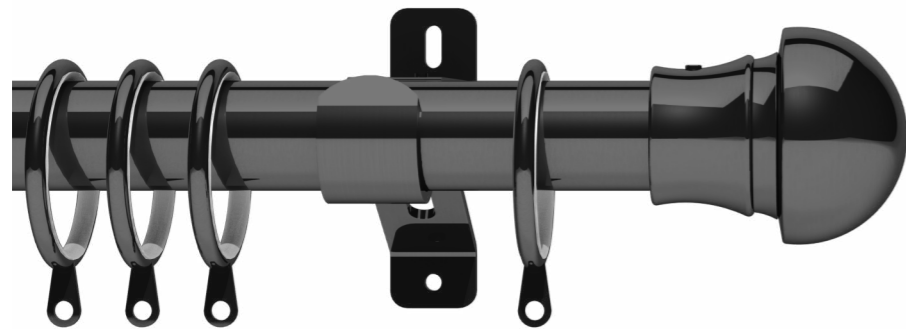

Lexington pole is available in 28mm diameter and four finishes with matching finials.

28mm Lexington

AVAILABLE LENGTH	
	28mm
1.2m	•
1.5m	•
1.8m	•
2.4m*	•
3.0m*	•
3.6m*	•

* Poles supplied in two halves with joining piece and third bracket.

ANTIQUÉ BRASS

CHROME

GRAPHITE

SATIN STEEL

Nexus Poles and Finials

Nexus pole is available in 28mm diameter and four finishes with matching finials.

28mm Nexus

AVAILABLE LENGTH	
	28mm
1.2m	•
1.5m	•
1.8m	•
2.4m*	•
3.0m*	•
3.6m*	•

* Poles supplied in two halves with joining piece and third bracket.

ANTIQUÉ BRASS

CHROME

GRAPHITE

SATIN STEEL

Stud Poles and Finials

Stud pole is available in 28mm diameter and four finishes with matching finials.

28mm Stud

AVAILABLE LENGTH	
	28mm
1.2m	•
1.5m	•
1.8m	•
2.4m*	•
3.0m*	•
3.6m*	•

* Poles supplied in two halves with joining piece and third bracket.

ANTIQUÉ BRASS

CHROME

GRAPHITE

SATIN STEEL

Capella Poles and Finials