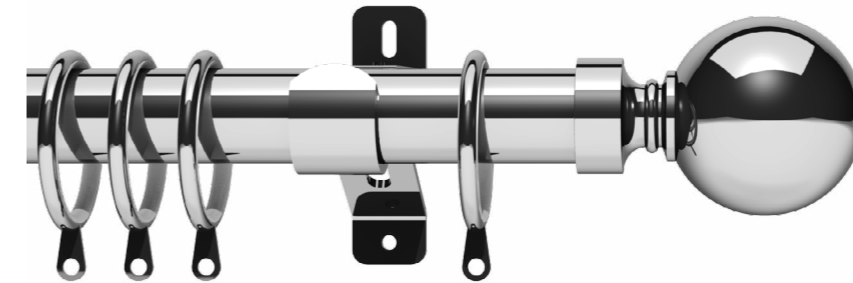

28mm Stud

AVAILABLE LENGTH	
	28mm
1.2m	•
1.5m	•
1.8m	•
2.4m*	•
3.0m*	•
3.6m*	•

* Poles supplied in two halves with joining piece and third bracket.

ANTIQUÉ BRASS

CHROME

GRAPHITE

SATIN STEEL

Capella Poles and Finials

Capella pole is available in 28mm diameter and four finishes with matching finials.

28mm Capella

AVAILABLE LENGTH	
	28mm
1.2m	•
1.5m	•
1.8m	•
2.4m*	•
3.0m*	•
3.6m*	•

* Poles supplied in two halves with joining piece and third bracket.

ANTIQUÉ BRASS

CHROME

GRAPHITE

SATIN STEEL

Belgravia Bay Pole and Finials

28mm Belgravia Bay

AVAILABLE LENGTH	
	28mm
4m	•

Belgravia Bay pole is available in 28mm diameter in four finishes and is 4m.

ANTIQUÉ BRASS

CHROME

GRAPHITE

SATIN STEEL

Metal Pole Accessories

All accessories are available in four finishes and for 19mm, 28mm and 35mm diameter poles. Rings are available in packs of 4 or 12.

REGULAR BRACKET