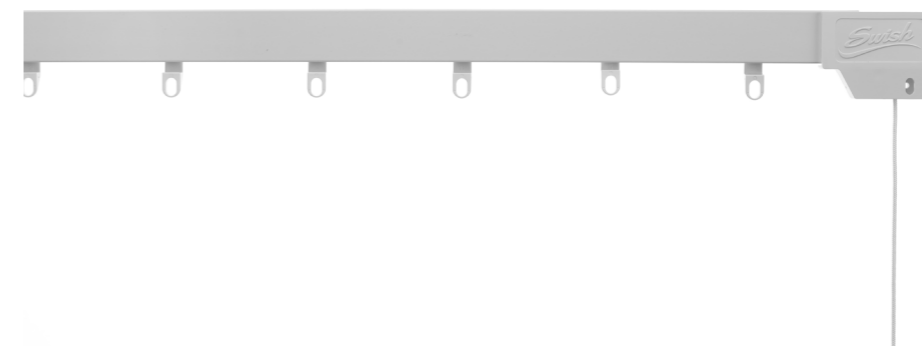

SUPREME CORD

A corded aluminium track with plastic underslung gliders. Can be bent by hand. Perfect for pinch pleat curtains as the curtain sits underneath the track.