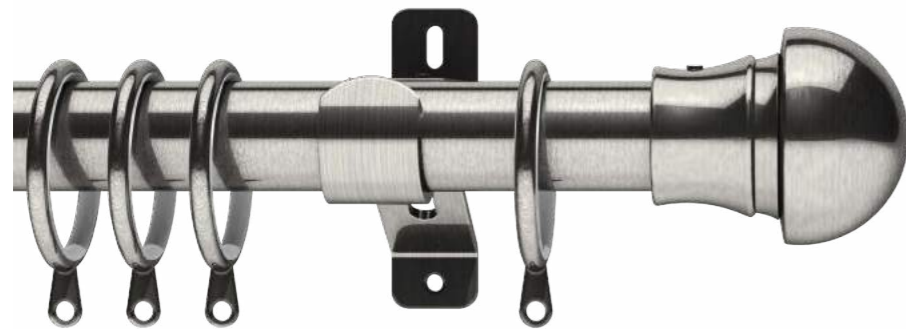

Lexington pole is available in 28mm diameter and four finishes with matching finials.

28mm Lexington

AVAILABLE LENGTH	
	28mm
1.2m	•
1.5m	•
1.8m	•
2.4m*	•
3.0m*	•
3.6m*	•

* Poles supplied in two halves with joining piece and third bracket.

ANTIQUÉ BRASS

CHROME

GRAPHITE

SATIN STEEL

Nexus Poles and Finials

Nexus pole is available in 28mm diameter and four finishes with matching finials.

28mm Nexus

AVAILABLE LENGTH	
	28mm
1.2m	•
1.5m	•
1.8m	•
2.4m*	•
3.0m*	•
3.6m*	•

* Poles supplied in two halves with joining piece and third bracket.

ANTIQUÉ BRASS

CHROME

GRAPHITE

SATIN STEEL

Stud Poles and Finials

Stud pole is available in 28mm diameter and four finishes with matching finials.

28mm Stud

AVAILABLE LENGTH	
	28mm
1.2m	•
1.5m	•
1.8m	•
2.4m*	•
3.0m*	•
3.6m*	•

* Poles supplied in two halves with joining piece and third bracket.

ANTIQUÉ BRASS

CHROME

GRAPHITE

SATIN STEEL

Capella Poles and Finials