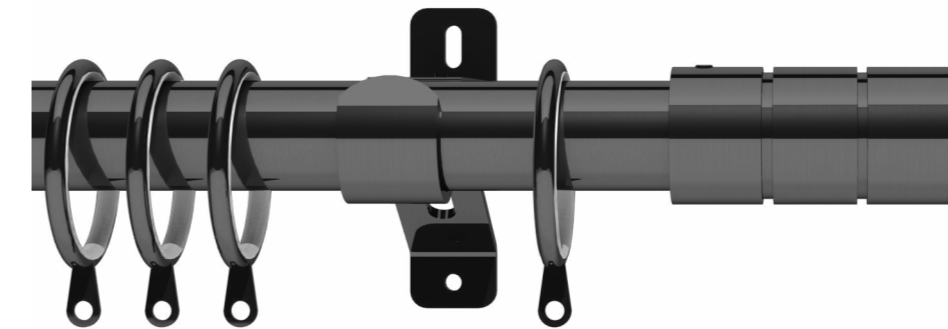

Beaumont Cream Curtains,
Godrevy Cotton Roman

Metal poles & finials

Belgravia Poles and Finials

Belgravia pole is available in 19mm, 28mm and 35mm diameters in four finishes with matching finials.

PLEASE NOTE: 35mm DIAMETER POLES ARE NOT SUITABLE FOR EYELET CURTAINS

19mm, 28mm & 35mm
Belgravia

AVAILABLE LENGTH			
	19mm	28mm	35mm
1.2m	-	-	-
1.5m	-	-	-
1.8m	-	-	-
2.4m*	-	-	-
3.0m*	-	-	-
3.6m*	-	-	-

* Poles supplied in two halves with joining piece and third bracket.

ANTIQU BRASS

CHROME

GRAPHITE

SATIN STEEL

Brooklyn Poles and Finials

Brooklyn pole is available in 28mm diameter and four finishes with matching finials.

28mm Brooklyn

AVAILABLE LENGTH	
	28mm
1.2m	-
1.5m	-
1.8m	-
2.4m*	-
3.0m*	-
3.6m*	-

* Poles supplied in two halves with joining piece and third bracket.

ANTIQU BRASS

CHROME

GRAPHITE

SATIN STEEL

Titan Poles and Finials

Titan pole is available in 28mm diameter and four finishes with matching finials.