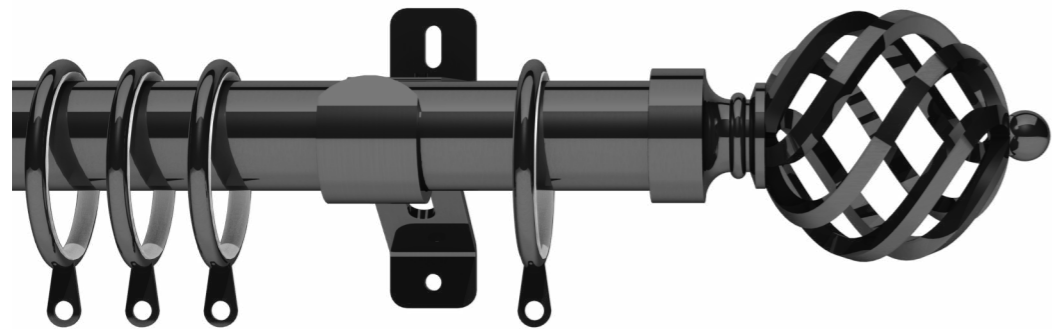

CHROME

GRAPHITE

SATIN STEEL

Brooklyn Poles and Finials

Brooklyn pole is available in 28mm diameter and four finishes with matching finials.

28mm Brooklyn

AVAILABLE LENGTH	
	28mm
1.2m	-
1.5m	-
1.8m	-
2.4m*	-
3.0m*	-
3.6m*	-

* Poles supplied in two halves with joining piece and third bracket.

ANTIQU BRASS

CHROME

GRAPHITE

SATIN STEEL

Titan Poles and Finials

Titan pole is available in 28mm diameter and four finishes with matching finials.

28mm Titan

AVAILABLE LENGTH	
	28mm
1.2m	•
1.5m	•
1.8m	•
2.4m*	•
3.0m*	•
3.6m*	•

* Poles supplied in two halves with joining piece and third bracket.

ANTIQUÉ BRASS

CHROME

GRAPHITE

SATIN STEEL

Lexington Poles and Finials

Lexington pole is available in 28mm diameter and four finishes with matching finials.

28mm Lexington

AVAILABLE LENGTH	
	28mm
1.2m	•
1.5m	•
1.8m	•
2.4m*	•
3.0m*	•
3.6m*	•

* Poles supplied in two halves with joining piece and third bracket.