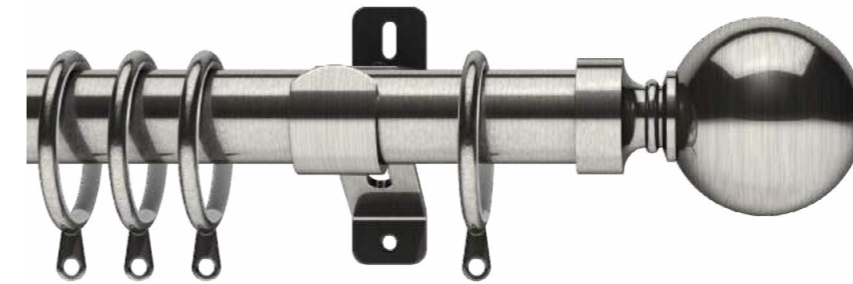

28mm Stud

AVAILABLE LENGTH	
	28mm
1.2m	•
1.5m	•
1.8m	•
2.4m*	•
3.0m*	•
3.6m*	•

* Poles supplied in two halves with joining piece and third bracket.

ANTIQUÉ BRASS

CHROME

GRAPHITE

SATIN STEEL

Capella Poles and Finials

Capella pole is available in 28mm diameter and four finishes with matching finials.

28mm Capella

AVAILABLE LENGTH	
	28mm
1.2m	•
1.5m	•
1.8m	•
2.4m*	•
3.0m*	•
3.6m*	•

* Poles supplied in two halves with joining piece and third bracket.

ANTIQUÉ BRASS

CHROME

GRAPHITE

SATIN STEEL

Belgravia Bay Pole and Finials

28mm Belgravia Bay

AVAILABLE LENGTH	
	28mm
4m	•

Belgravia Bay pole is available in 28mm diameter in four finishes and is 4m.

ANTIQUÉ BRASS

CHROME

GRAPHITE

SATIN STEEL

Metal Pole Accessories

All accessories are available in four finishes and for 19mm, 28mm and 35mm diameter poles. Rings are available in packs of 4 or 12.

REGULAR BRACKET