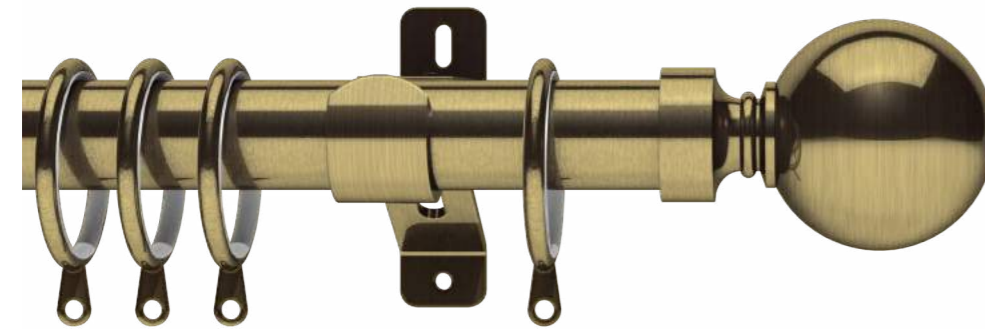

Beaumont Cream Curtains,
Godrevy Cotton Roman

Metal poles & finials

Belgravia Poles and Finials

Belgravia pole is available in 19mm, 28mm and 35mm diameters in four finishes with matching finials.

PLEASE NOTE: 35mm DIAMETER POLES ARE NOT SUITABLE FOR EYELET CURTAINS

19mm, 28mm & 35mm
Belgravia

AVAILABLE LENGTH			
	19mm	28mm	35mm
1.2m	-	-	-
1.5m	-	-	-
1.8m	-	-	-
2.4m*	-	-	-
3.0m*	-	-	-
3.6m*	-	-	-

* Poles supplied in two halves with joining piece and third bracket.

ANTIQU BRASS

CHROME

GRAPHITE

SATIN STEEL

Brooklyn Poles and Finials

Brooklyn pole is available in 28mm diameter and four finishes with matching finials.

28mm Brooklyn

AVAILABLE LENGTH	
	28mm
1.2m	-
1.5m	-
1.8m	-
2.4m*	-
3.0m*	-
3.6m*	-

* Poles supplied in two halves with joining piece and third bracket.

ANTIQU BRASS

CHROME

GRAPHITE

SATIN STEEL

Titan Poles and Finials

Titan pole is available in 28mm diameter and four finishes with matching finials.